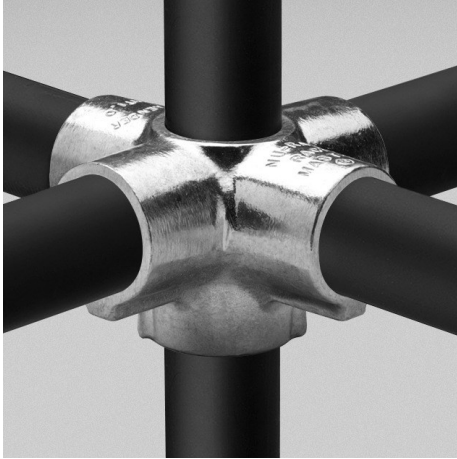

08770 Dbl. Side Outlet Cross-E Aluminum Magnesium 1-1/2" IPS (1.94" ID)

#106E Rackmaster Double Side Outlet Cross-E

[Click here for chart](#)

BUYRAILINGS
ARCHITECTURAL AND INDUSTRIAL RAILINGS

2" IPS
2 3/8" 80mm O.D.
Schedule 40 2.381" I.D. 0.184" Wall
Schedule 80 1.937" I.D. 0.218" Wall

1 1/2" IPS
1 3/4" 80mm O.D.
Schedule 40 1.617" I.D. 0.181" Wall
Schedule 80 1.307" I.D. 0.207" Wall

1 1/2" IPS
1 3/4" 80mm O.D.
Schedule 40 1.381" I.D. 0.181" Wall
Schedule 80 1.276" I.D. 0.181" Wall

1" IPS
1 1/8" 60mm O.D.
Schedule 40 1.067" I.D. 0.153" Wall
Schedule 80 0.827" I.D. 0.178" Wall

3/4" IPS
1 1/8" 60mm O.D.
Schedule 40 0.824" I.D. 0.113" Wall
Schedule 80 0.747" I.D. 0.141" Wall