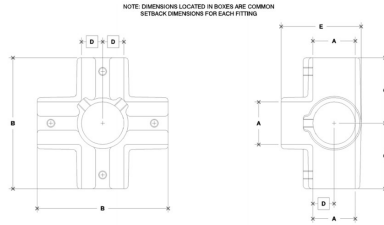

08770 Dbl. Side Outlet Cross-E Aluminum Magnesium 1-1/2" IPS (1.94" ID)

#106E Rackmaster Double Side Outlet Cross-E

[Click here for chart](#)

BUYRAILINGS
ARCHITECTURAL AND INDUSTRIAL RAILINGS

2" IPS
2 3/8" 80mm O.D.
Schedule 40 2.381" I.D. 0.184" Wall
Schedule 80 1.937" I.D. 0.218" Wall

1 1/2" IPS
1 3/4" 80mm O.D.
Schedule 40 1.617" I.D. 0.181" Wall
Schedule 80 1.307" I.D. 0.207" Wall

1 1/2" IPS
1 3/4" 80mm O.D.
Schedule 40 1.381" I.D. 0.181" Wall
Schedule 80 1.276" I.D. 0.181" Wall

1" IPS
1 1/8" 60mm O.D.
Schedule 40 1.067" I.D. 0.153" Wall
Schedule 80 0.827" I.D. 0.178" Wall

3/4" IPS
1 1/8" 60mm O.D.
Schedule 40 0.824" I.D. 0.113" Wall
Schedule 80 0.747" I.D. 0.141" Wall