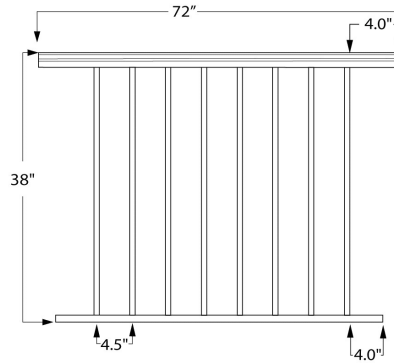

51DB-PRP42/6 42"H x 6FT Level Aluminum Picket Rail Panel - Dark Bronze

This 6ft long Level Picket Rail Panel is designed for 42" high railing and it has $\frac{3}{4}$ " square pickets that are spaced 4-1/2" from center to center. This panel has a dark bronze painted finish.

The panel is designed to be supported/held in place by our 2-1/2" square aluminum post - see item group 9000/42/F.

Consult local building code for specific requirements in your area.

Call customer service for specific project take-offs and lead time information. Select items are in stock and can ship in 24-48 hours.