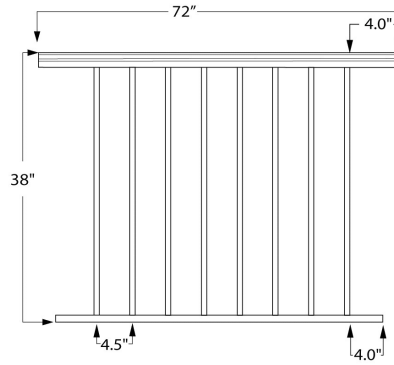

51BK-PRP42/6 42"H x 6FT Level Aluminum Picket Rail Panel - Black

This 6ft long Level Picket Rail Panel is designed for 42" high railing and it has $\frac{3}{4}$ " square pickets that are spaced 4-1/2" from center to center. This panel has a black painted finish.

The panel is designed to be supported/held in place by our 2-1/2" square aluminum post - see item group 9000/42/F.

Consult local building code for specific requirements in your area.

Call customer service for specific project take-offs and lead time information. Select items are in stock and can ship in 24-48 hours.