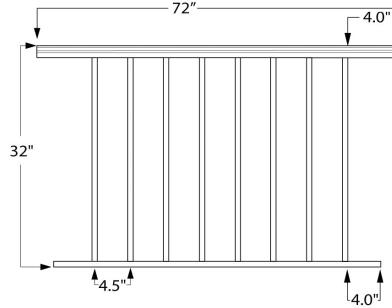

51BK-PRP36/6 36"H x 6FT Level Aluminum Picket Rail Panel - Black

This 6ft long Level Picket Rail Panel is designed for 36" high railing and it has $\frac{3}{4}$ " square pickets that are spaced 4-1/2" from center to center. This panel has a black painted finish.

The panel is designed to be supported/held in place by our 2-1/2" square aluminum post - see item group 9000/36/F.

Consult local building code for specific requirements in your area.

Call customer service for specific project take-offs and lead time information. Select items are in stock and can ship in 24-48 hours.