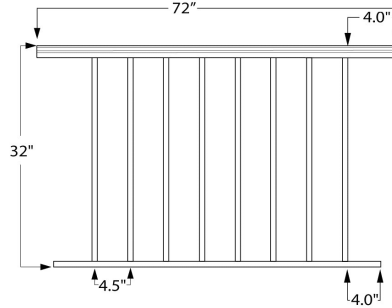

**51WT-PRP36/6 36"H x 6FT Level Aluminum Picket Rail Panel - White**

This 6ft long Level Picket Rail Panel is designed for 36" high railing and it has  $\frac{3}{4}$ " square pickets that are spaced 4-1/2" from center to center. This panel has a white painted finish.

The panel is designed to be supported/held in place by our 2-1/2" square aluminum post - see item group 9000/36/F.

Consult local building code for specific requirements in your area.

Call customer service for specific project take-offs and lead time information. Select items are in stock and can ship in 24-48 hours.