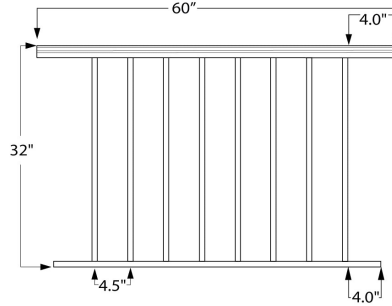

51WT-PRP36/5 36"H x 5FT Level Aluminum Picket Rail Panel - White

This 5ft long Level Picket Rail Panel is designed for 36" high railing and it has $\frac{3}{4}$ " square pickets that are spaced 4-1/2" from center to center. This panel has a white painted finish.

The panel is designed to be supported/held in place by our 2-1/2" square aluminum post - see item group 9000/36/F.

Consult local building code for specific requirements in your area.

Call customer service for specific project take-offs and lead time information. Select items are in stock and can ship in 24-48 hours.