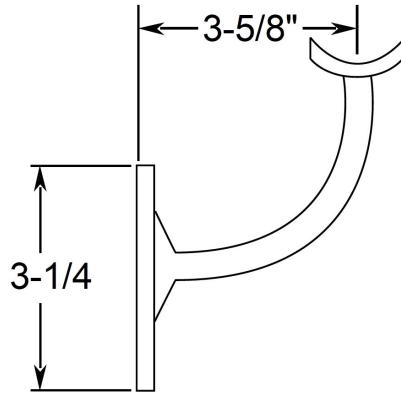

00-014/2 Solid Brass Heavy Duty Bracket 2" OD

Like the 302 but with a flared stem at the base and 4 holes for screws to the railing.