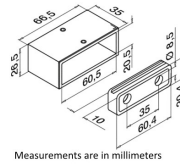

49-RL4504/6020 Rectangular Line Wall Flange Satin Stainless Steel 316 for Tubing Size 2.36"x0.78"x0.08" (60x20x2.0mm)

Use to mount rectangular stainless steel tube item# 49-RL4920/6020 (see below related products).