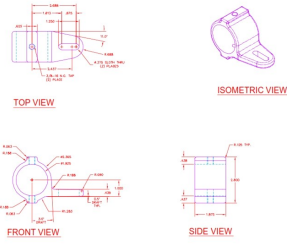

08790 Single Tab Bracket Oval Slot Aluminum Magnesium 1-1/2 IPS (1.94" ID)