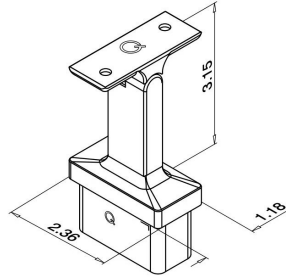

**49-RL4719F/6030 Adjustable Rectangular Line Handrail Bracket - Satin Stainless Steel 316 for Tubing
Size 2.36"x1.18"x0.1" (60x30x2.6mm)**

(2) QS-113 Screws Sold Separately