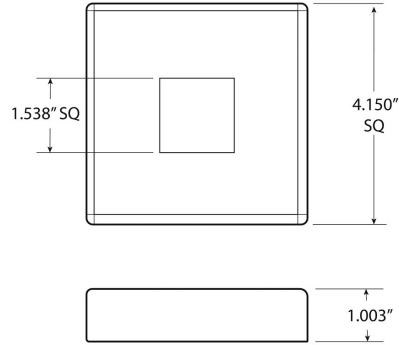

49-540SQ/1H Flange Canopy for Square Tube in Satin Stainless Steel 316 for Tubing Size 1.5"x1.5"

The flange canopy for square tube provides a clean look to your railing post by covering the floor flange and mounting hardware. The canopy is square and has a center hole for 1.5" square tube and is available in satin (brushed) 316 grade stainless steel.