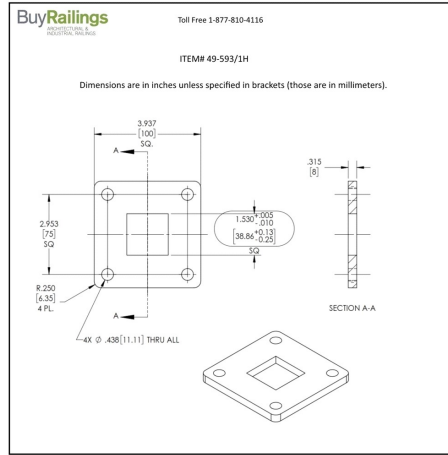

**49-593/1H Welding Flange for 1-1/2" Square Tubing**

Flanges designed to be welded to corresponding tube. Not to be used with adhesive or fasteners.