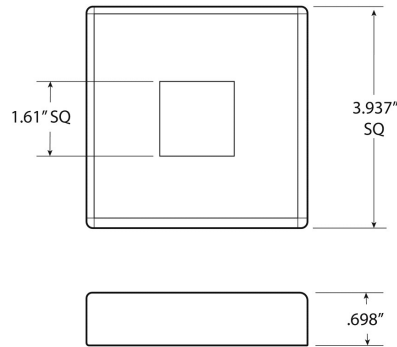

49-540SQ/40 Flange Canopy for Square Tube in Satin Stainless Steel 316 for Tubing Size 1.57"x1.57" (0.08" Wall)

The flange canopy for square tube provides a clean look to your railing post by covering the floor flange and mounting hardware. The canopy is square and has a center hole for 1.57" square tube and is available in satin (brushed) 316 grade stainless steel.