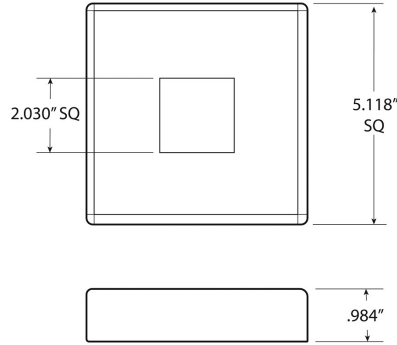

49-540SQ/2 Flange Canopy for Square Tube in Satin Stainless Steel 316 for Tubing Size 2"x2"

The flange canopy for square tube provides a clean look to your railing post by covering the floor flange and mounting hardware. The canopy is square and has a center hole for 2" square tube and is available in satin (brushed) 316 grade stainless steel.