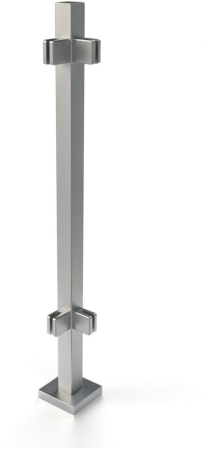

**49-GS508/42/F/L 42" Square Corner Post (2"x2"x.12") - Floor Mount - End Cap - Satin 316 Stainless Steel
- for 3/8" or 1/2" Glass**

Heavy duty posts in 316SST, 2" x 2" square with a .125" wall thickness.