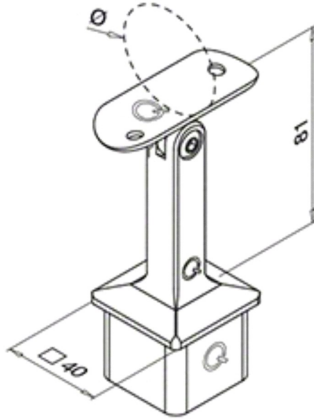

49-4718R/1H Square Line Adjustable Handrail Bracket Stain 316 Stainless Steel Tubing Post Size 1.57"x1.57" (40mmx40mm) For 1.5" Round Handrail Tube

(2) QS-111 Screws Sold Separately

For 1.57"x1.57" square post and 1.5" round top handrail.