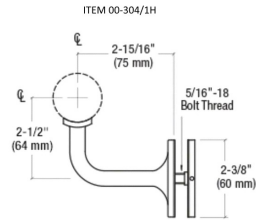

00-304/1H Polished Brass Glass Mount Handrail Bracket 1-1/2" OD and 1.67" OD

NOTE: Requires 3/4" (19 mm) hole in glass