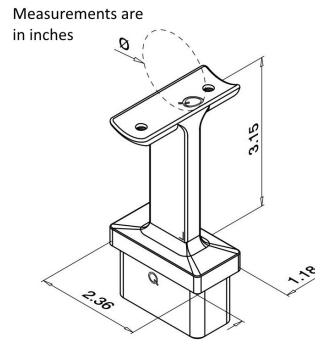

49-RL4711R/6030 Rectangular Line Handrail Bracket - Mount on to Tubing Size 2.36" x 1.18" in Satin Stainless Steel 316 - for Round Tube with 1.5" (38.1mm) diameter

(2) QS-113 Screws Sold Separately