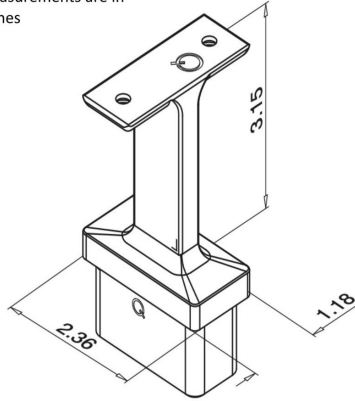

49-RL4711F/6030 Rectangular Line Handrail Bracket - Satin Stainless Steel 316 for Tubing Size - 2.36"x1.18"x0.1" (60x30x2.6mm)

Measurements are in inches

(2) QS-113 Screws Sold Separately