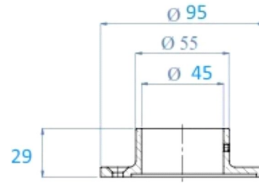

44-510W/45 Wall Flange for Wood in Satin Stainless Steel 304. For Wood Size 1.77" OD (45mm).

All dimensions
are in mm.