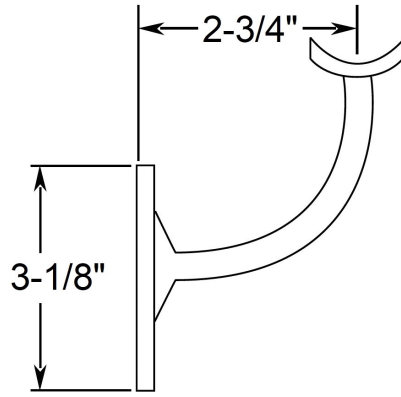

00-302/2 Polished Brass Deluxe Handrail Bracket 2" OD

Summary...

Architectural hardware provides a unique breadth of decorative hardware brackets for mounting metal railings in all kinds of settings. And, like your handrail, footrail, stair railing, kitchen rail system or other railing, brackets may be available in a variety of finishes in addition to traditional brass fittings, including white, stainless steel, and more.