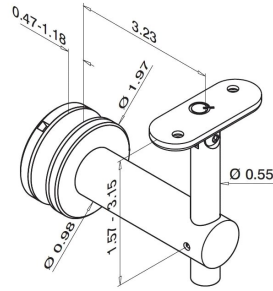

44-0155 Square Line Adjustable Glass Handrail Bracket Mount In 304 Stainless Steel

(2) QS-113 Screws Sold Separately