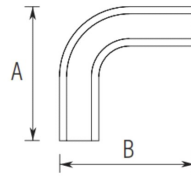

00-H1600CB Polished Brass Cap Rail Corner Bend

Cap Rail Corner Bend

Item#	A	B
● H1600CB	5 ¾"	5 ¾"