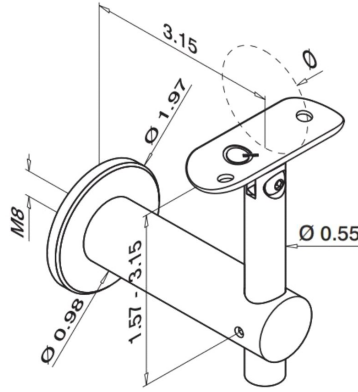

44-0145/1H Adjustable wall mount handrail with round base Satin Stainless Steel 304 Tubing Size 1.5" OD

Mounting Bolt QS-86 Sold Separately

Screws: (2) QS-111 screws are needed and are sold separately