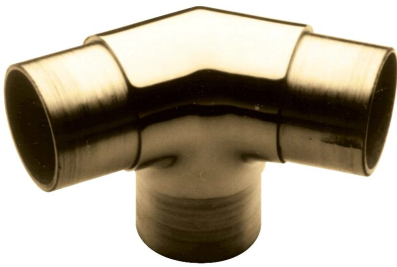

00-738/2 Polished Brass Flush 135 Degree Side Outlet Ell 2" OD

Flush 135° Side Outlet Ell

Item #	Material	Finish	Tube OD	D	L	Compatible Tubing OD
00-738/2	Brass	Polished	1½"	2¾"	2"	00-A120

A streamlined look is achieved with the use of flush fittings. Different options ensure simple assembly and flexibility to accommodate any project. Our flush fittings feature a 1" long sleeve (The longest in the industry) for added strength and adhesive coverage.

Note:

Flush fittings DO NOT include screws. Attach tube to fitting with Lido Weld adhesive, LB-00201.