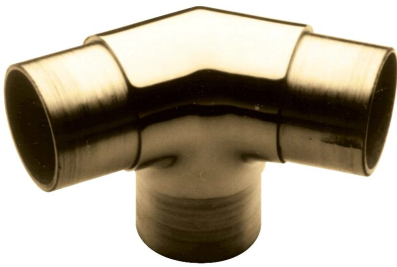

**00-738/1H Polished Brass Flush 135 Degree Side Outlet Ell 1-1/2" OD**

Flush 135° Side Outlet Ell

Item #	Material	Finish	Tube OD	D	L	Compatible Tubing OD
00-738/2	Brass	Polished	1½"	2¾"	2"	00-A120

A streamlined look is achieved with the use of flush fittings. Different options ensure simple assembly and flexibility to accommodate any project. Our flush fittings feature a 1" long sleeve (The longest in the industry) for added strength and adhesive coverage.

Note:

**Flush fittings DO NOT include screws.** Attach tube to fitting with Lido Weld adhesive, LB-00201.