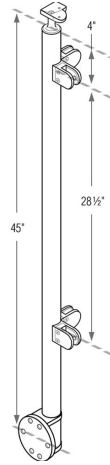

49-G424/42/W/LG/L/SF 1/2" Glass - Fascia Mount - Corner Prefabricated 42" Post in 316 Satin Stainless Steel (1.67" OD/42.4mm OD/0.08" Wall)

****Important:**

- Wall fascia mounting bolts are NOT included.