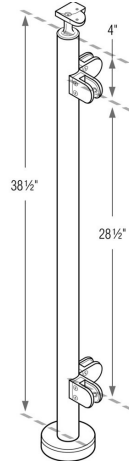

49-G424/42/F/MD/L/SF 3/8" Glass - Floor Mount - Corner Prefabricated 42" Post in 316 Satin Stainless Steel (1.67" OD/42.4mm OD/0.08" Wall)

****Important:**

- Floor mounting bolts are NOT included.