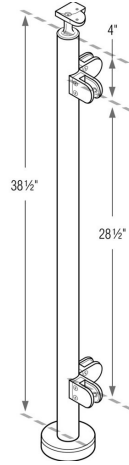

49-G424/42/F/LG/L/SF 1/2" Glass - Floor Mount - Corner Prefabricated 42" Post in 316 Satin Stainless Steel (1.67" OD/42.4mm OD/0.08" Wall)

****Important:**

- Floor mounting bolts are NOT included.