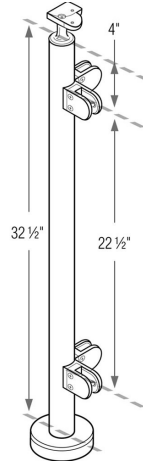

**49-G424/36/F/LG/L/SF 1/2" Glass - Floor Mount - Corner Prefabricated 36" Post in 316 Satin Stainless Steel (1.67" OD/42.4mm OD/0.08" Wall)**

**\*\*Important:**

- Floor mounting bolts are NOT included.