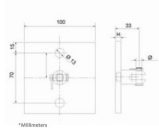

**49-GC1105 Square Upper Wall Rod Connection Bracket Satin Stainless Steel 316. For Glass Canopy "Square"**

Square Upper Wall Rod Connection Bracket Satin Stainless Steel 316. For Glass Canopy "Square"