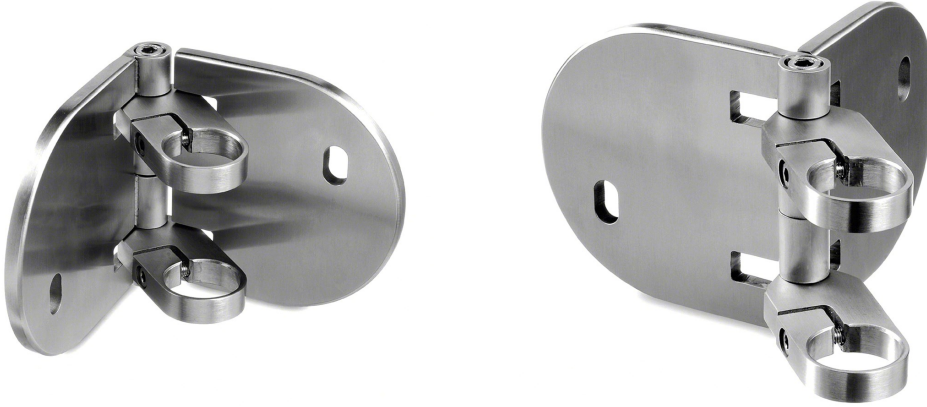

49-0555/2 Corner Fascia Mount in 316 Stainless Steel for 2" OD Tubing

Corner Fascia Mount.

(2) QS-32 Bolts are not included and must be purchased separately