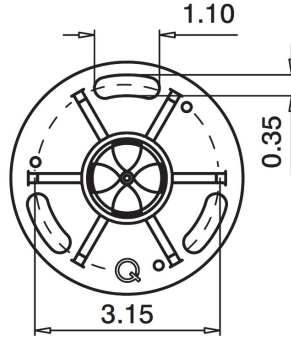

49-0942/1H16 Floor Flange for Glue Connection Tubing Size 1.5" OD (0.06" Wall)

Attach vertical post (49-A111) to bracket with adhesive and activator (LB-00201 and 00211).

Anchor Bolt QS-247 Sold Separately