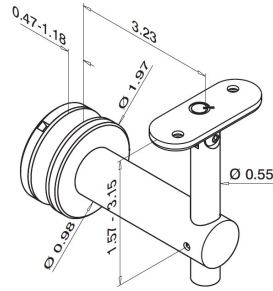

49-0155 Square Line Adjustable Glass Handrail Bracket Mount In 316 Stainless Steel

(2) QS-113 Screws Sold Separately