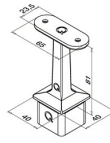

**49-4710/40 Square Line Handrail Bracket Stain 316 Stainless Steel Tubing Size
1.57"x1.57" (40mmx40mm)**

(2) QS-113 Screws Sold Separately