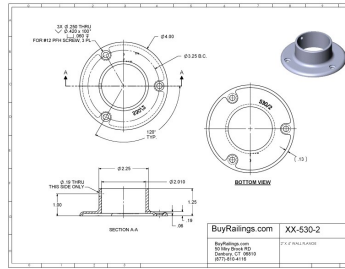

47-530/2 4" Wall Flange for 2" OD Tubing in 316 Grade Polished Stainless Steel

Flanges provide numerous mounting solutions for railing projects including wall mounting handrails, floor mounting footrail as well as angle, adjustable, socket, square, cut and cubicle mounting for special architectural railing projects.