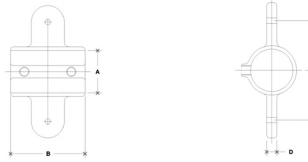

09340 Adj. Cross Male Body 2" IPS (2.41" ID)

#19M Adjustable Cross Male Body

SCALE: HALF