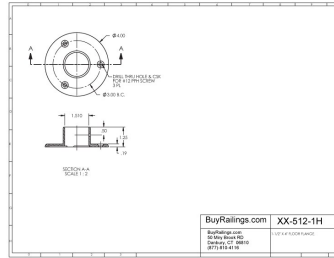

**00-512/1H 4" Polished Brass Floor Flange 1-1/2" OD**

Flanges provide numerous mounting solutions for railing projects including wall mounting handrails, floor mounting footrail as well as angle, adjustable, socket, square, cut and cubicle mounting for special architectural railing projects.