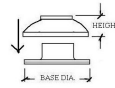

540D Wall Mount Flange and Canopy