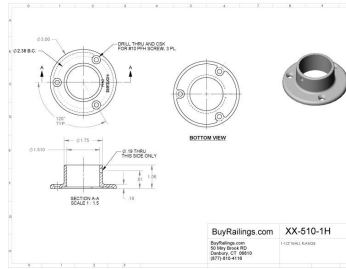

**49-510/1H Satin 316 Stainless Steel 3" Wall Flange Tubing Size 1-1/2" OD**

An elegant flange useful for mounting tube to walls or light duty floor surface mounts.