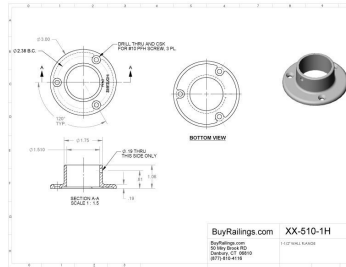

02-510/1H Polished Brass Clear Coat 3" Diameter Wall Flange 1-1/2" Tubing

An elegant flange useful for mounting tube to walls or light duty floor surface mounts.