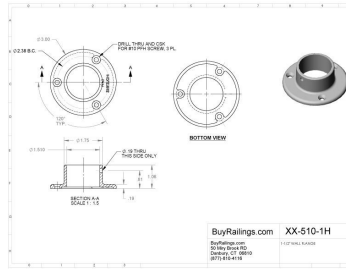

00-510/1H Polished Brass 3" Diameter Wall Flange 1-1/2" Tubing

An elegant flange useful for mounting tube to walls or light duty floor surface mounts.