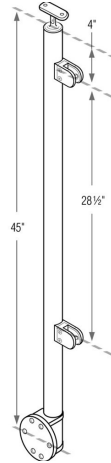

49-G424/42/W/MD/E/AS 3/8" Glass - Fascia Mount - End Prefabricated 42" Post in 316 Satin Stainless Steel (1.67" OD/42.4mm OD/0.08" Wall)

****Important:**

- Wall fascia mounting bolts are NOT included.