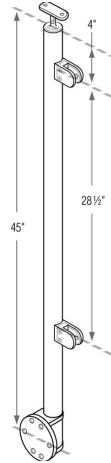

**49-G424/42/W/LG/E/AS 1/2" Glass - Fascia Mount - End Prefabricated 42" Post in 316 Satin Stainless Steel (1.67" OD/42.4mm OD/0.08" Wall)**

**\*\*Important:**

- Wall fascia mounting bolts are NOT included.