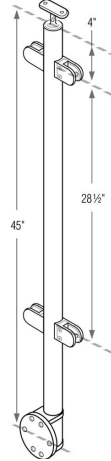

49-G424/42/W/LG/C/AS 1/2" Glass - Fascia Mount - Center Prefabricated 42" Post in 316 Satin Stainless Steel (1.67" OD/42.4mm OD/0.08" Wall)

****Important:**

- Wall fascia mounting bolts are NOT included.