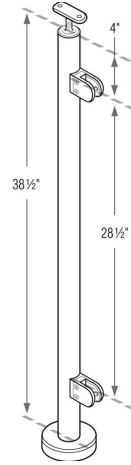

**49-G424/42/F/MD/E/AS 3/8" Glass - Floor Mount - End Prefabricated 42" Post in 316 Satin Stainless Steel (1.67" OD/42.4mm OD/0.08" Wall)**

**\*\*Important:**

- Floor mounting bolts are NOT included.