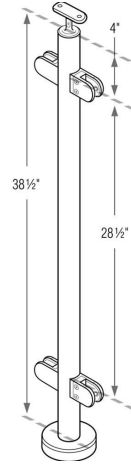

49-G424/42/F/MD/C/AS 3/8" Glass - Floor Mount - Center Prefabricated 42" Post in 316 Satin Stainless Steel (1.67" OD/42.4mm OD/0.08" Wall)

****Important:**

- Floor mounting bolts are NOT included.