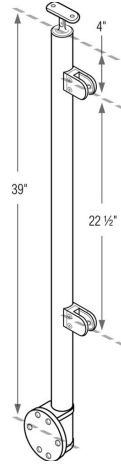

**49-G424/36/W/MD/E/AS 3/8" Glass - Fascia Mount - End Prefabricated 36" Post in 316 Satin Stainless Steel (1.67" OD/42.4mm OD/0.08" Wall)**

**\*\*Important:**

- Wall fascia mounting bolts are NOT included.