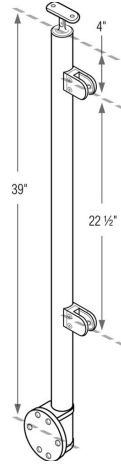

49-G424/36/W/LG/E/AS 1/2" Glass - Fascia Mount - End Prefabricated 36" Post in 316 Satin Stainless Steel (1.67" OD/42.4mm OD/0.08" Wall)

****Important:**

- Wall fascia mounting bolts are NOT included.