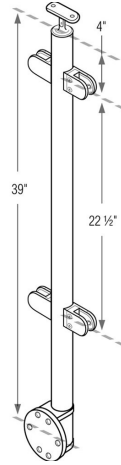

**49-G424/36/W/LG/C/AS 1/2" Glass - Fascia Mount - Center Prefabricated 36" Post in 316 Satin Stainless Steel (1.67" OD/42.4mm OD/0.08" Wall)**

**\*\*Important:**

- Wall fascia mounting bolts are NOT included.